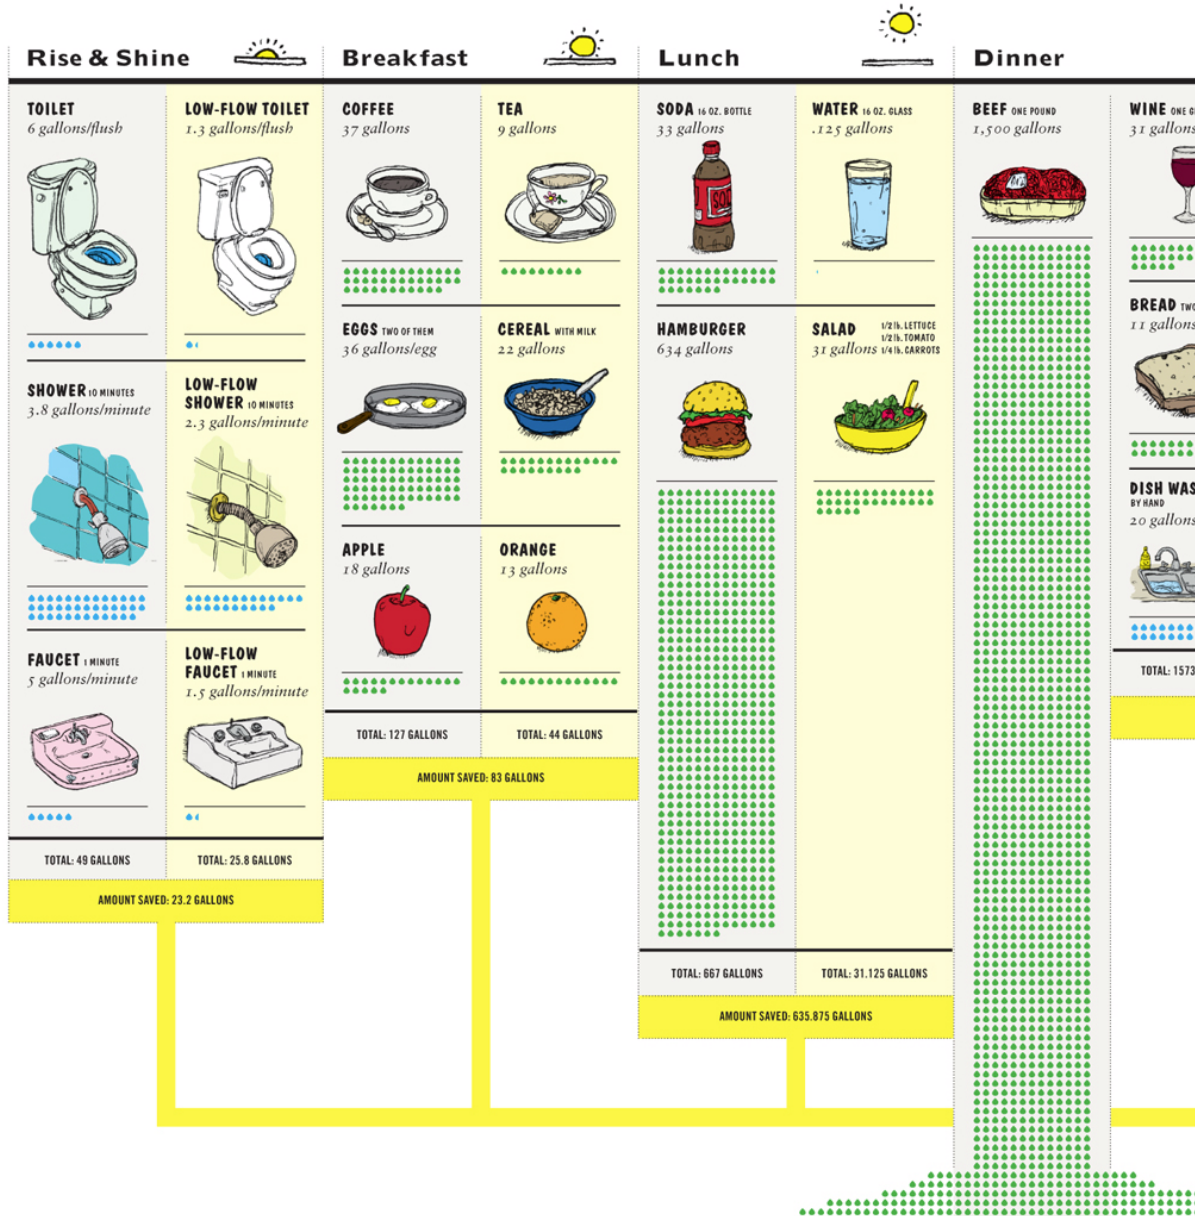

Walk This Way: Making the right choices to reduce your water footprint

= 1 GALLON DIRECT USE
 = 1 GALLON VIRTUAL USE MAKE THE TH

What do you care about?
 Vote for ideas that will refresh the world
refresheverything.com [VOTE](#)